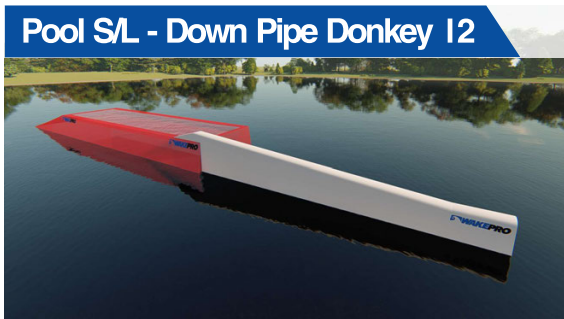

Code: PL-DPD12 / Dimension: 1200x40x200cm
Code: PS-DPD12 / Dimension: 1200x40x150cm