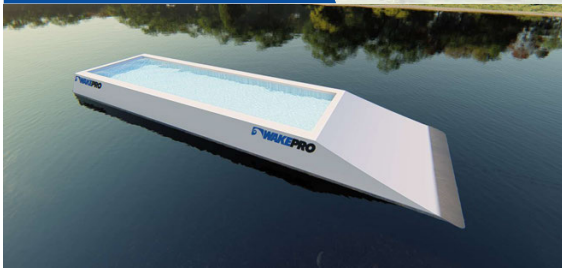

Pool & Adds.

This price list cancels and replaces all previous price lists and package content lists for WAKEPRO.eu products. It is valid until further notice. WAKEPRO reserves the right to change prices to cope with inflation, material price fluctuations, and market conditions. Applicable taxes, shipping, installation and all other costs are NOT included.

Pool S - Base Part

Code: PS / Dimension: 1600x450x100cm