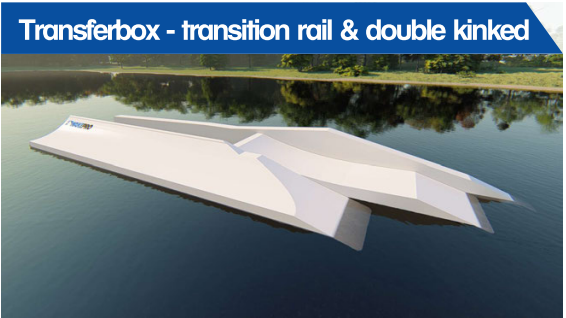

Code: TTRDK20 / Dimension: 2000x290x150cm