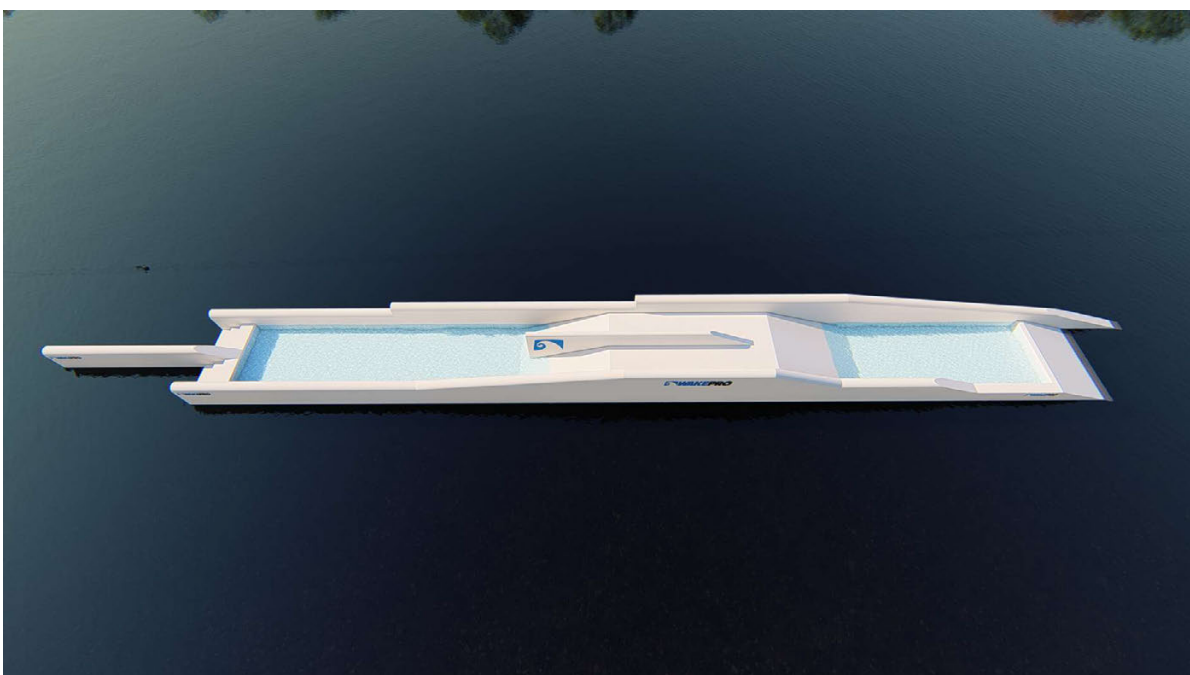

Code: 3VLUP / Dimension: 1400x160x190cm

Code: DUW / Dimension: 1400x230x150cm

Team signature pool

Code: TFTSP2 / Dimension: 3500x360x200cm

Dreamliner pool2pool

Code: **TFDP2P1** / Dimension: 4100x360x200cm