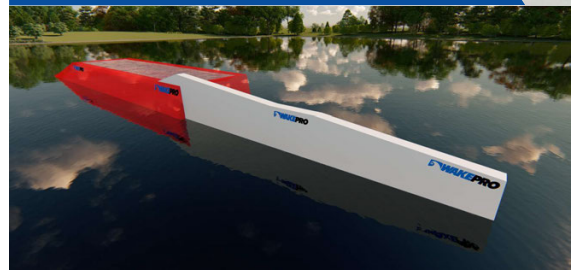

Pool S - Base Part

Code: PS / Dimension: 1600x450x100cm

Pool L - Base Part

Code: PL / Dimension: 2000x450x150cm

Pool S/L - Double Kinked Box 16

Code: PL-DKB16 / Dimension: 1600x40x200cm

Pool S/L - Double Kinked Box 12