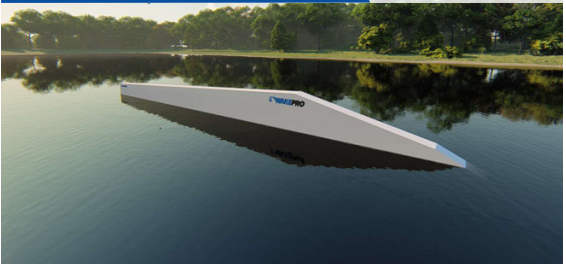

Downbox Ollie On

Code: DBO20 / Dimension: 2000x50x140cm