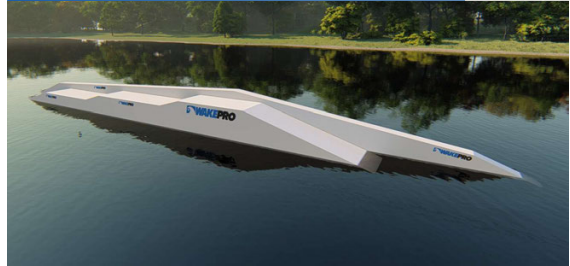

3Level Butterbox With Ledge

Code: 3LBL / Dimension: 2300x160x145cm