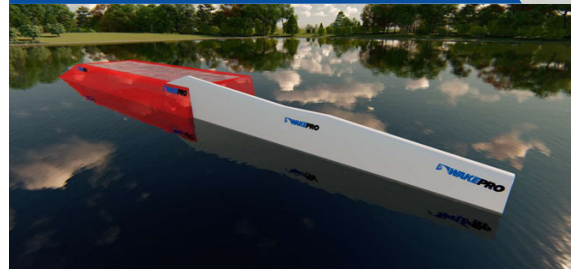

Pool S/L - Double Kinked Pipe 12

Code: PL-DKP12 / Dimension: 1200x40x200cm