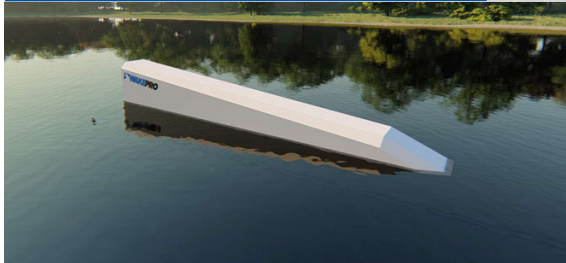

UpBox Double Deck Ollie On

Code: UBDO8 / Dimension: 800x100x110cm
Code: UBDO12 / Dimension: 1200x100x120cm