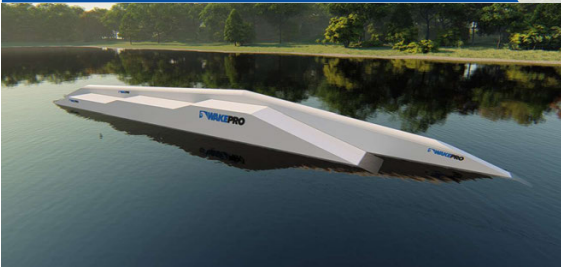

3Level Butterbox Down Donkey

Code: 3LBDD / Dimension: 2000x90x115cm

3Level Butterbox With Ledge

Code: 3LBL / Dimension: 2300x160x145cm

3 Level Butterbox With Rail

Code: 3LBR / Dimension: 2300x160x145cm

3 Level Butterbox With Handrail