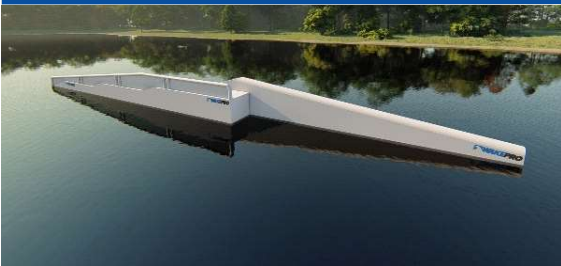

3Level Butterbox With Handrail 2 Pipe

Code: 3LBH2P / Dimension: 2600x170x170cm