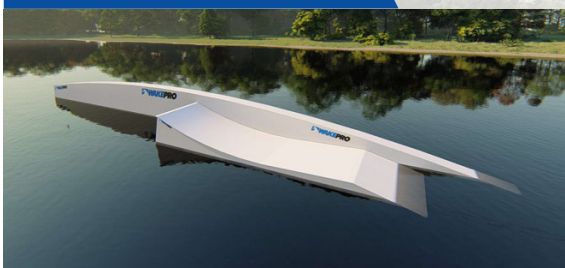

Code: HFBW / Dimension: 1500x240x120cm

Funbox Donkey

Code: FBD / Dimension: 2000x250x150cm

High Box Wall

Code: HBW / Dimension: 2000x250x150cm

Rainbow Wave Box

Code: RBWB / Dimension: 2000x250x140cm

Olaf Sypien Sygnature