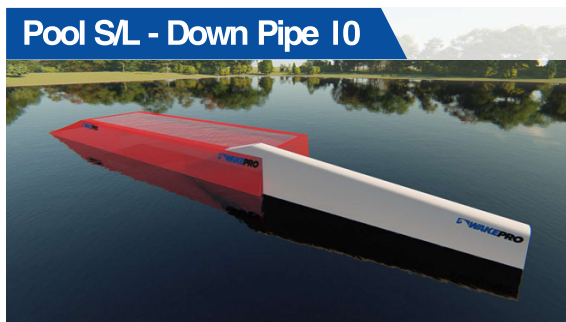

Code: PL-DP10 / Dimension: 1000x40x200cm
Code: PS-DP10 / Dimension: 1000x40x150cm