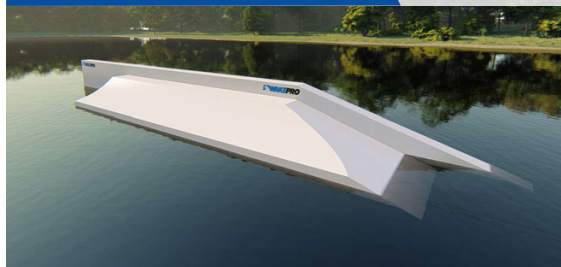

High Box Wall

Code: HBW / Dimension: 2000x250x150cm