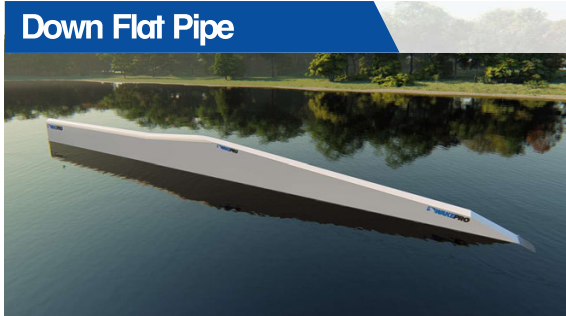

Code: DFP21 / Dimension: 2100x40x140cm