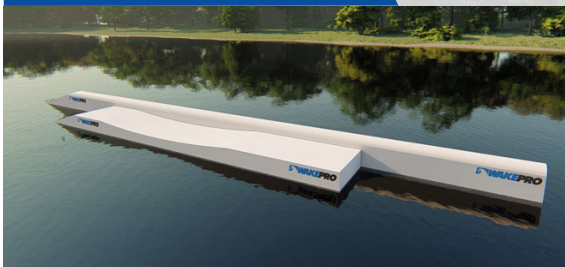

Up/Down Ollie Box

Code: UDOB12 / Dimension: 1200x200x80cm
Code: UDOB16 / Dimension: 1600x200x90cm

Ollie Step Up Box

Code: OSUB18 / Dimension: 1800x200x70cm

Ollie Wave Box

Code: OWB20 / Dimension: 2000x200x80cm