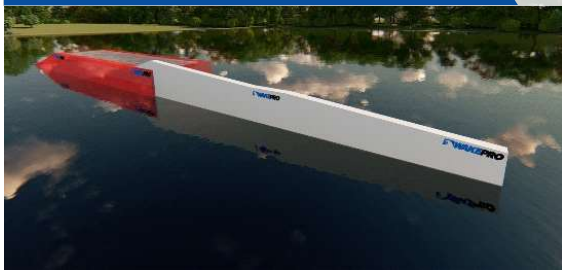

Pool S - Base Part

Code: PS / Dimension: 1600x450x100cm

Pool L - Base Part

Code: PL / Dimension: 2000x450x150cm

Pool S/L - Double Kinked Box 16

Code: PL-DKB16 / Dimension: 1600x40x200cm

Pool S/L - Double Kinked Box 12