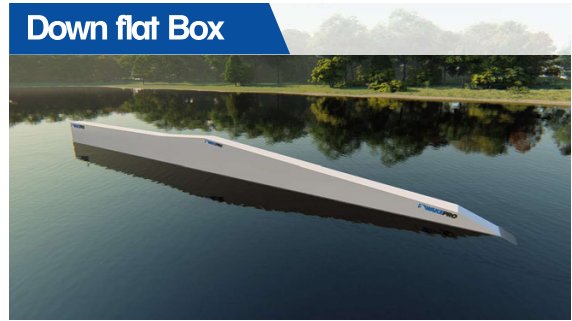

Double Kinked Box

Code: DK20 / Dimension: 2000x50x140cm

Downbox Ollie On

Code: DBO20 / Dimension: 2000x50x140cm

Downbox Donkey

Code: DBD20 / Dimension: 2000x50x140cm

Down flat Box

Code: DFB21 / Dimension: 2100x50x140cm