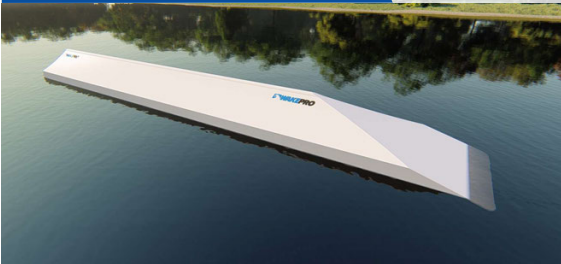

Stright Bank Rail

Code: STBR / Dimension: 1500x230x110cm