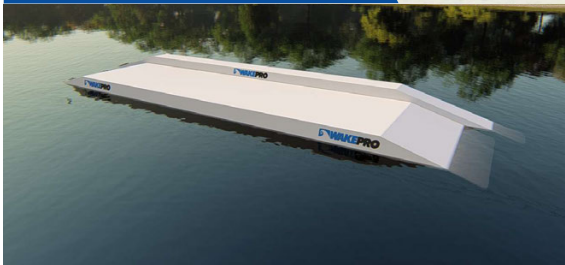

Olliebox.

This price list cancels and replaces all previous price lists and package content lists for WAKEPRO.eu products. It is valid until further notice. WAKEPRO reserves the right to change prices to cope with inflation, material price fluctuations, and market conditions. Applicable taxes, shipping, installation and all other costs are NOT included.

Ollie Box Classic

Code: OB12 / Dimension: 1200x200x70cm
Code: OB16 / Dimension: 1600x200x70cm
Code: OB20 / Dimension: 2000x200x70cm