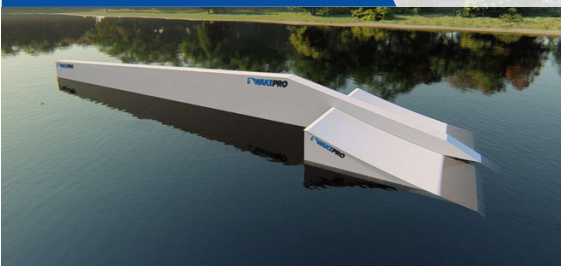

Code: 3LBH / Dimension: 1600x140x170cm

3Level Butterbox With Handrail 2 Pipe

Code: 3LBH2P / Dimension: 2600x170x170cm

3Level Butterbox With Handrail 2 Pipe 2

Code: 3LBH2P2 / Dimension: 2600x170x170cm

Street Downbox