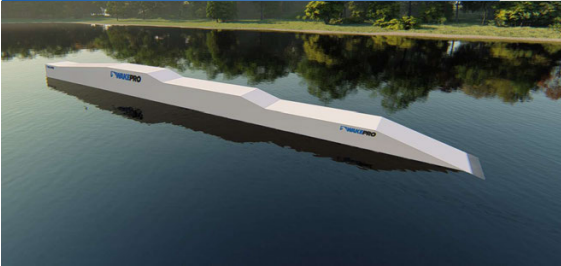

3Level Butterbox Down Donkey

Code: 3LBDD / Dimension: 2000x90x115cm

3Level Butterbox With Ledge

Code: 3LBL / Dimension: 2300x160x145cm

3 Level Butterbox With Rail

Code: 3LBR / Dimension: 2300x160x145cm

3 Level Butterbox With Handrail