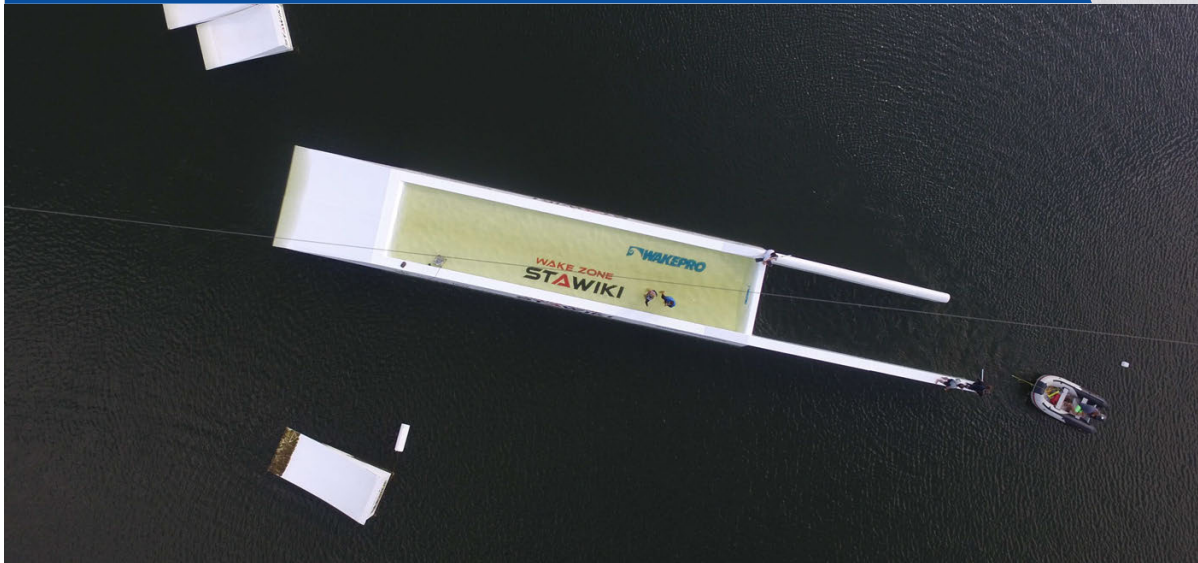

Looking for an unique obstacle?

Custom features on request - [More details at info@wakepro.eu](mailto:info@wakepro.eu)