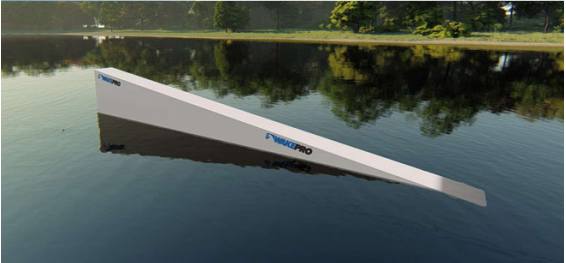

UpBox

Code: UB8 / Dimension: 800x50x110cm
Code: UB12 / Dimension: 1200x50x120cm

UpBox Double Deck Ollie On

Code: UBDO8 / Dimension: 800x100x110cm
Code: UBDO12 / Dimension: 1200x100x120cm

Wakeskate Ledge

Code: WSL / Dimension: 500x200x850cm