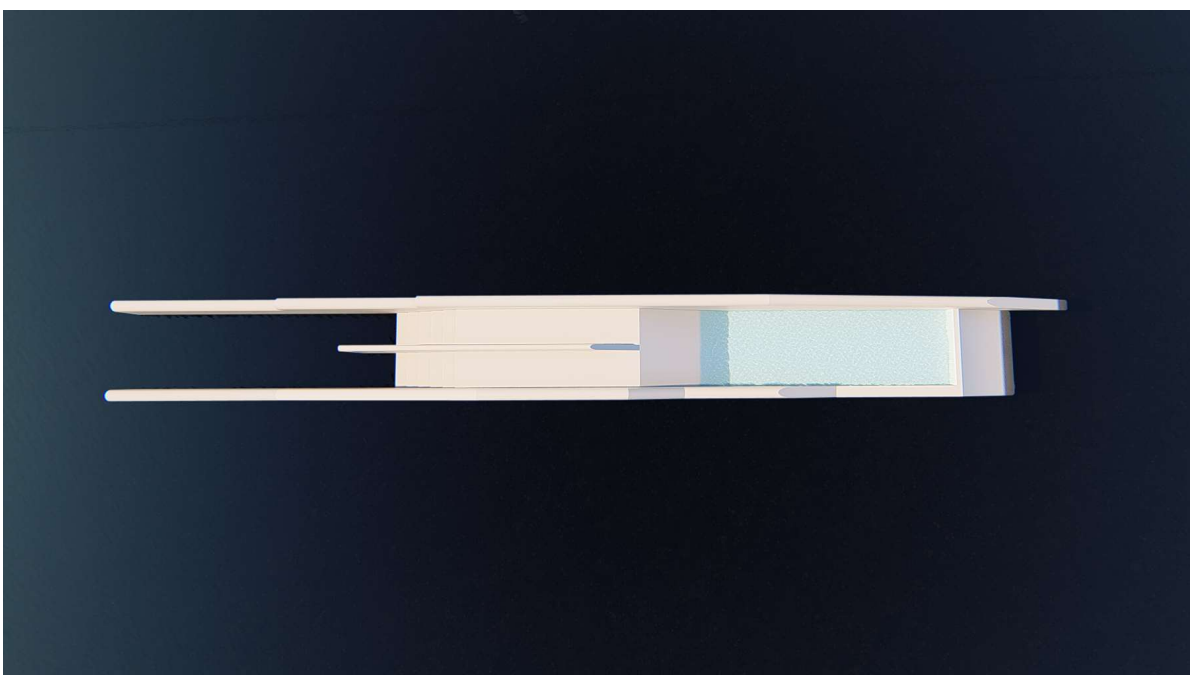

Modular

The elements consist of modules, making transport and assembly easier. In addition, some features can be combined with each other to get more advanced setup.

Illusion Up Pipe

Code: IUR / Dimension: 1400x390x190cm

Code: 3VLUP / Dimension: 1400x160x190cm

Code: DUW / Dimension: 1400x230x150cm

Team signature pool

Code: TFTSP2 / Dimension: 3500x360x200cm

Dreamliner pool2pool

Code: **TFDP2P1** / Dimension: 4100x360x200cm