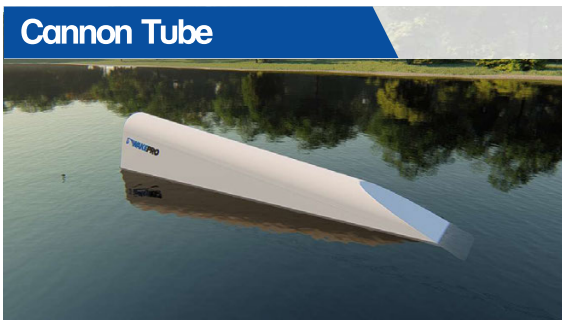

Cannon Tube

Code: CT8 / Dimension: 800x90x135cm
Code: CT12 / Dimension: 1200x90x140cm