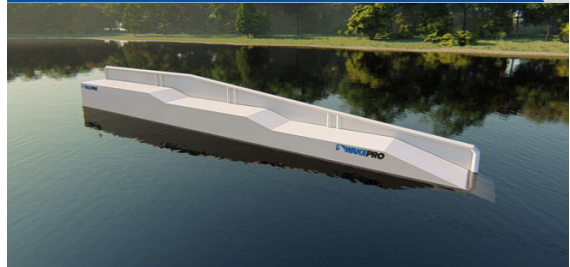

3Level Butterbox Down Donkey

Code: 3LBDD / Dimension: 2000x90x115cm

3Level Butterbox With Ledge

Code: 3LBL / Dimension: 2300x160x145cm

3 Level Butterbox With Rail

Code: 3LBR / Dimension: 2300x160x145cm

3 Level Butterbox With Handrail