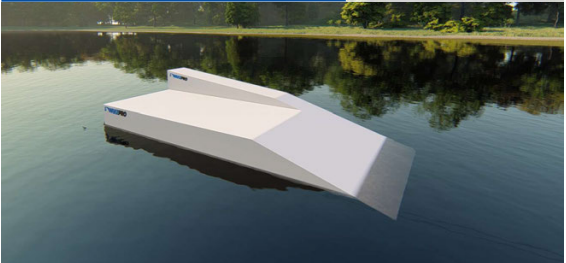

UpBox

Code: UB8 / Dimension: 800x50x110cm
Code: UB12 / Dimension: 1200x50x120cm

UpBox Double Deck Ollie On

Code: UBDO8 / Dimension: 800x100x110cm
Code: UBDO12 / Dimension: 1200x100x120cm

Wakeskate Ledge

Code: WSL / Dimension: 500x200x850cm