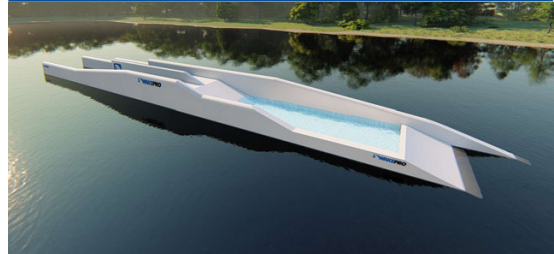

Team signature pool

Code: TFTSP2 / Dimension: 3500x360x200cm

Modular

The elements consist of modules, making transport and assembly easier. In addition, some features can be combined with each other to get more advanced setup.