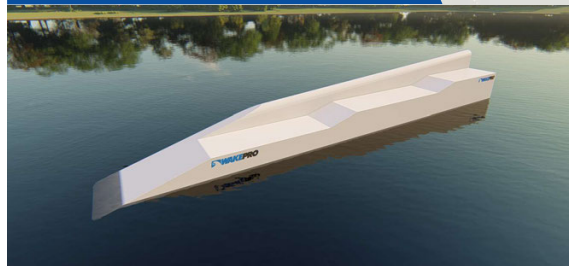

Street Double Kinked Box

Code: SDK / Dimension: 2000x45x160cm

Street Double Kinked Pipe

Code: SDKP / Dimension: 2000x45x160cm

Up Bank Pipe

Code: UBP / Dimension: 1000x230x120cm

3lvl Up Pipe

Code: 3LVUP / Dimension: 1400x160x190cm