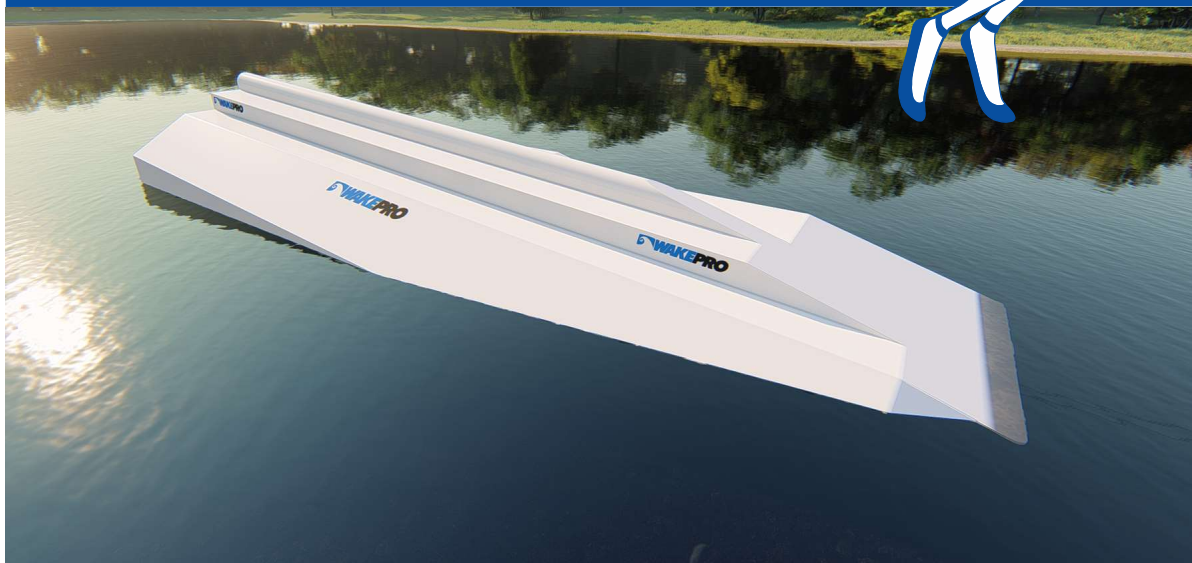

Illusion Up Pipe

Code: IUR / Dimension: 1400x390x190cm