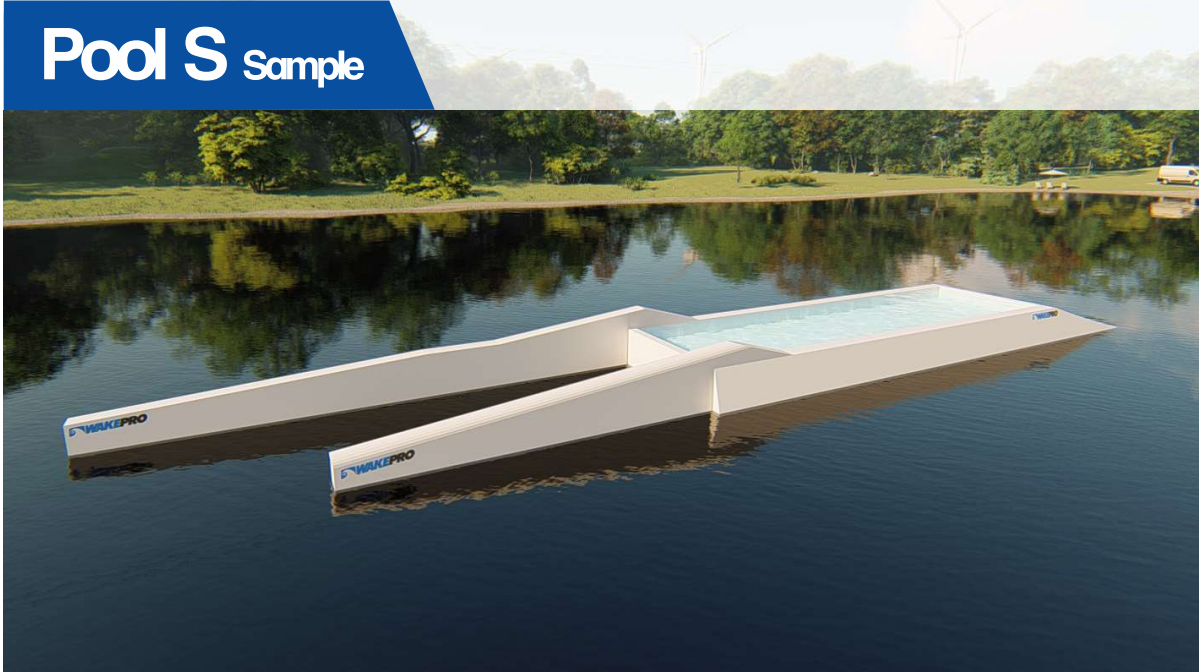

Pool S & L.

This price list cancels and replaces all previous price lists and package content lists for WAKEPRO.eu products. It is valid until further notice. WAKEPRO reserves the right to change prices to cope with inflation, material price fluctuations, and market conditions. Applicable taxes, shipping, installation and all other costs are NOT included.

Pool S Sample

Code: PSAMPLE1 / Dimension: 2600x450x150cm