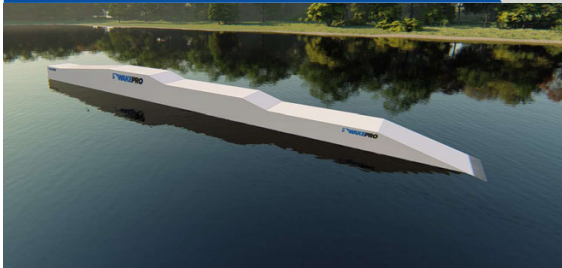

3Level Butterbox Down Donkey

Code: 3LBDD / Dimension: 2000x90x115cm