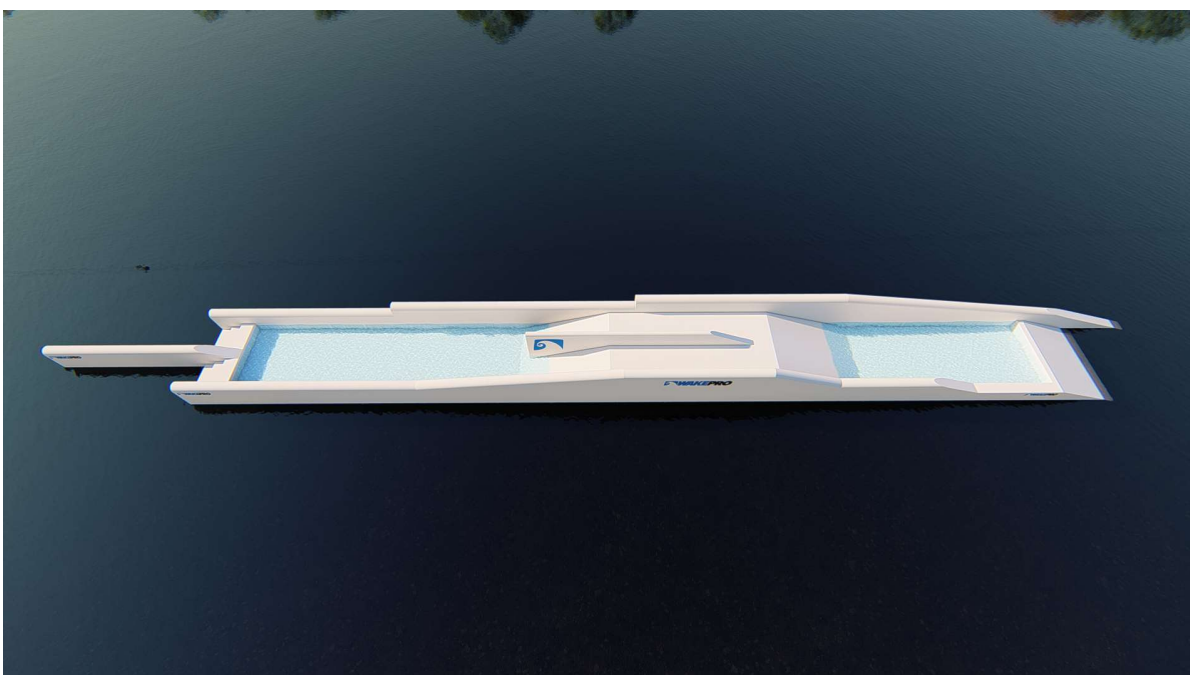

Code: 3LVLUP / Dimension: 1400x160x190cm

Code: DUW / Dimension: 1400x230x150cm

Team signature pool

Code: TFTSP2 / Dimension: 3500x360x200cm

Dreamliner pool2pool

Code: **TFDP2P1** / Dimension: 4100x360x200cm