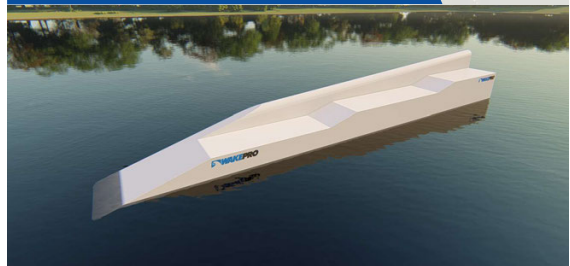

Street Double Kinked Box

Code: SDK / Dimension: 2000x45x160cm

Street Double Kinked Pipe

Code: SDKP / Dimension: 2000x45x160cm

Up Bank Pipe

Code: UBP / Dimension: 1000x230x120cm

3lvl Up Pipe

Code: 3VLUP / Dimension: 1400x160x190cm