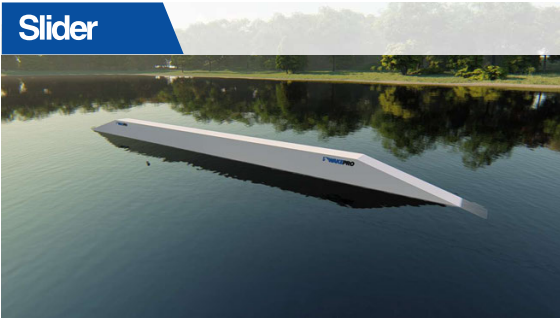

Slider

Code: **S16** / Dimension: 1600x50x70cm
Code: **S20** / Dimension: 2000x50x70cm