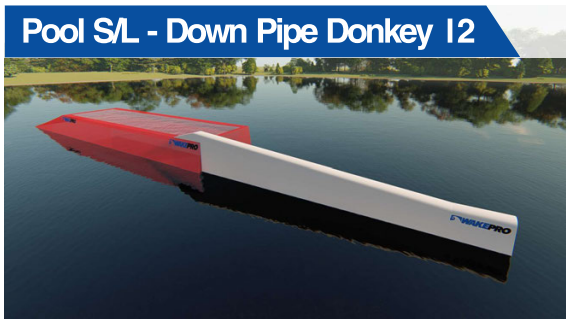

Code: PL-DPD12 / Dimension: 1200x40x200cm
Code: PS-DPD12 / Dimension: 1200x40x150cm