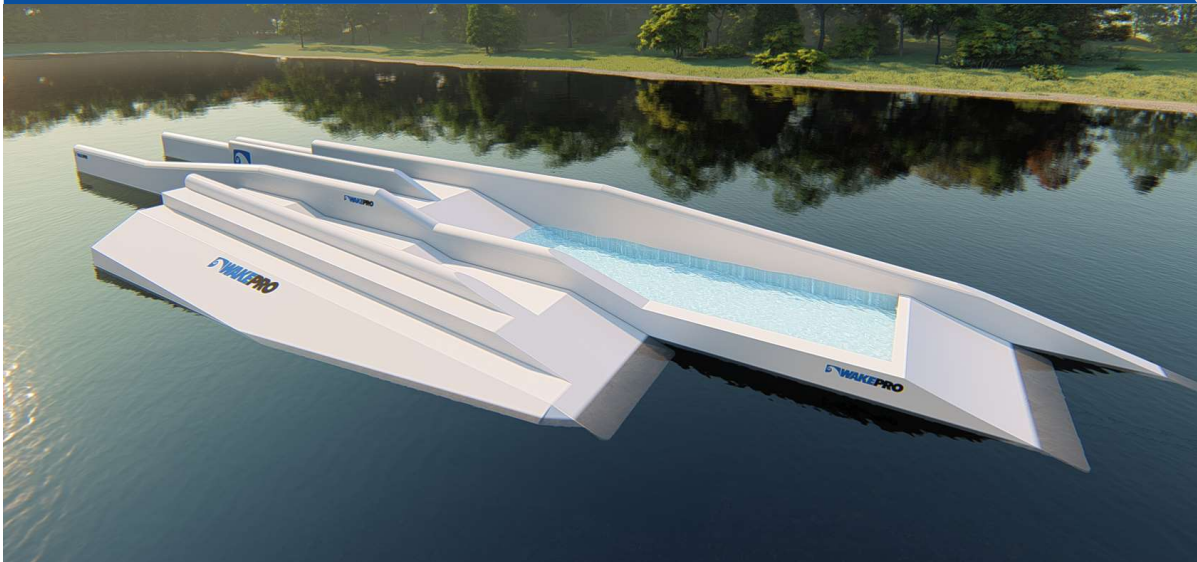

Life style.

Details:

Rider: Michael Starzyk - Owner

Location: Wakeprak - Kraków

Date: 2012

Tooth Fairy

Team signature pool / illusion up pipe

Code: TFTSP1/ Dimension: 3500x750x200cm