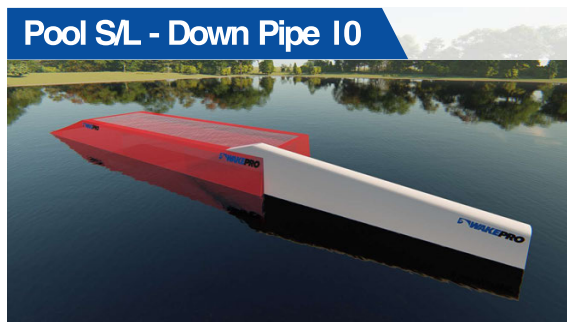

Code: PL-DP10 / Dimension: 1000x40x200cm
Code: PS-DP10 / Dimension: 1000x40x150cm