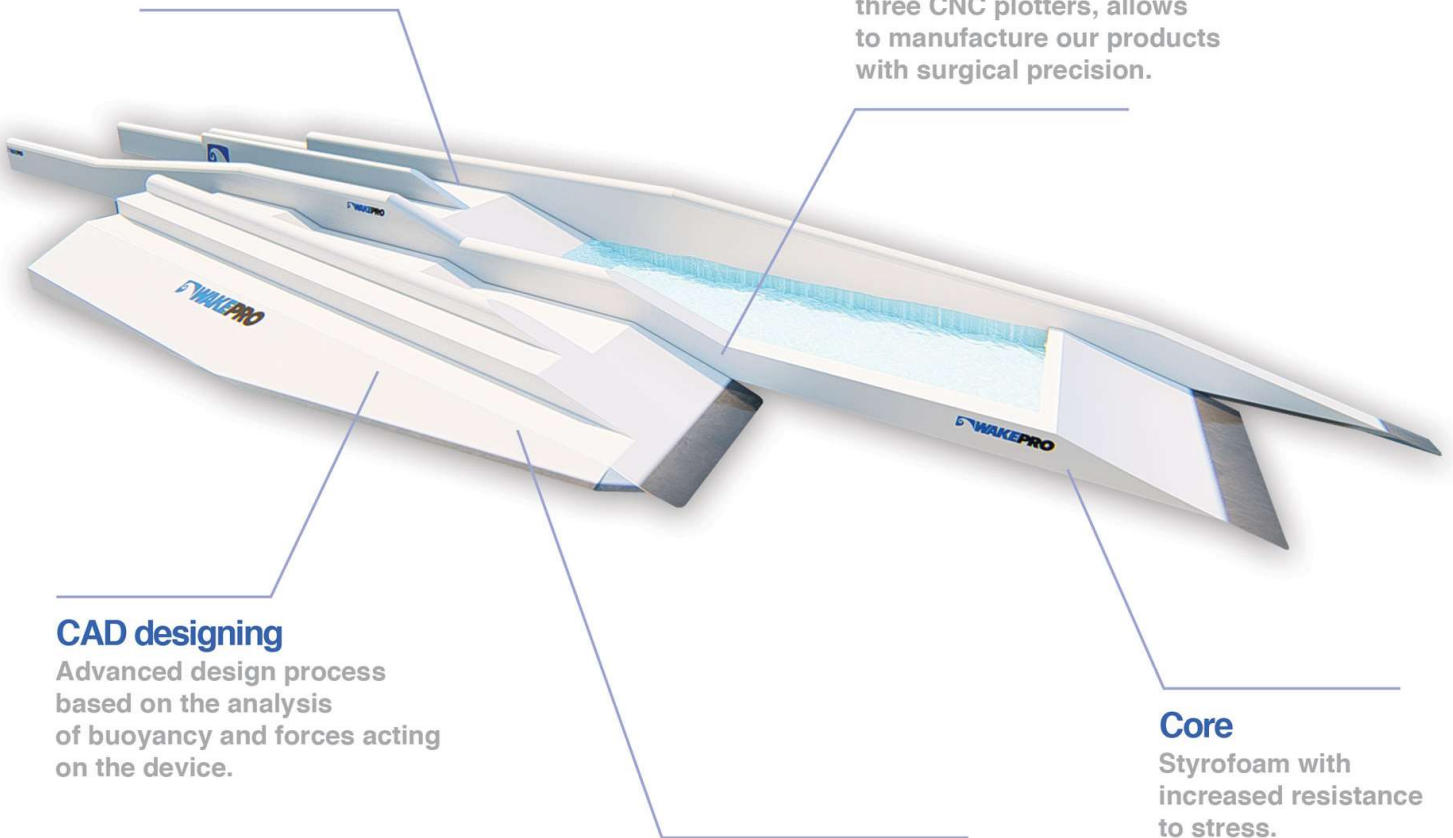

Technology

All the products are manufactured by plastic extrusion welding technology, without using steel frames.

CNC Cutting

A rich machine park, including three CNC plotters, allows to manufacture our products with surgical precision.

CAD designing

Advanced design process based on the analysis of buoyancy and forces acting on the device.

Core

Styrofoam with increased resistance to stress.

Main Material

High density polyethylene (HDPE), UV protected – manufactured on request by industry leader – German company Roechling.