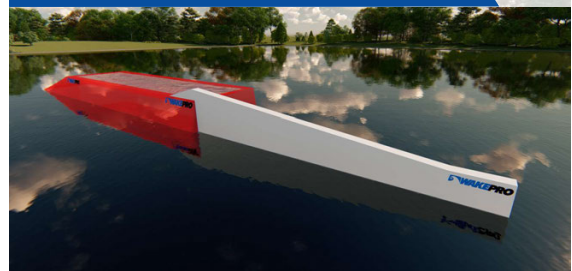

Pool S/L - Downbox Donkey 12

Code: PL-DD12 / Dimension: 1200x40x200cm
Code: PS-DD12 / Dimension: 1200x40x150cm