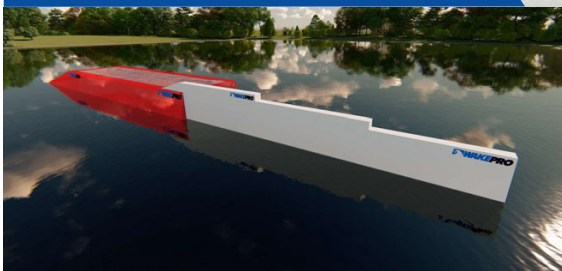

Pool S/L - Double Step Down 14

Code: PL-DSD14 / Dimension: 1400x40x200cm