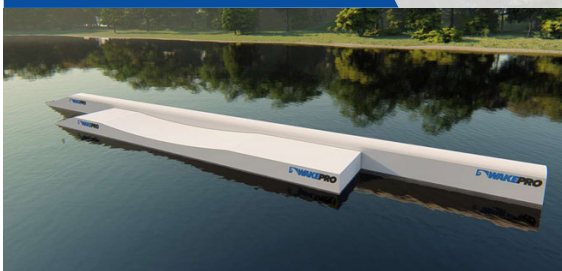

Up/Down Ollie Box

Code: UDOB12 / Dimension: 1200x200x80cm
Code: UDOB16 / Dimension: 1600x200x90cm

Ollie Step Up Box

Code: OSUB18 / Dimension: 1800x200x70cm

Ollie Wave Box

Code: OWB20 / Dimension: 2000x200x80cm