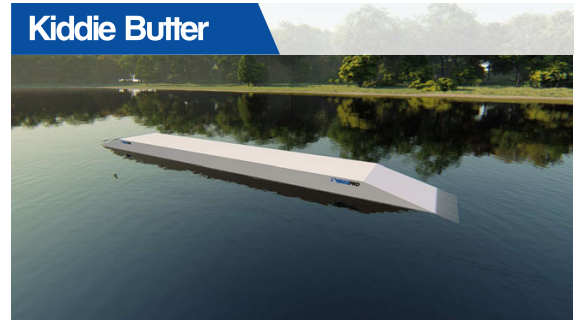

Code: KB/ Dimension: 1200x100x50cm