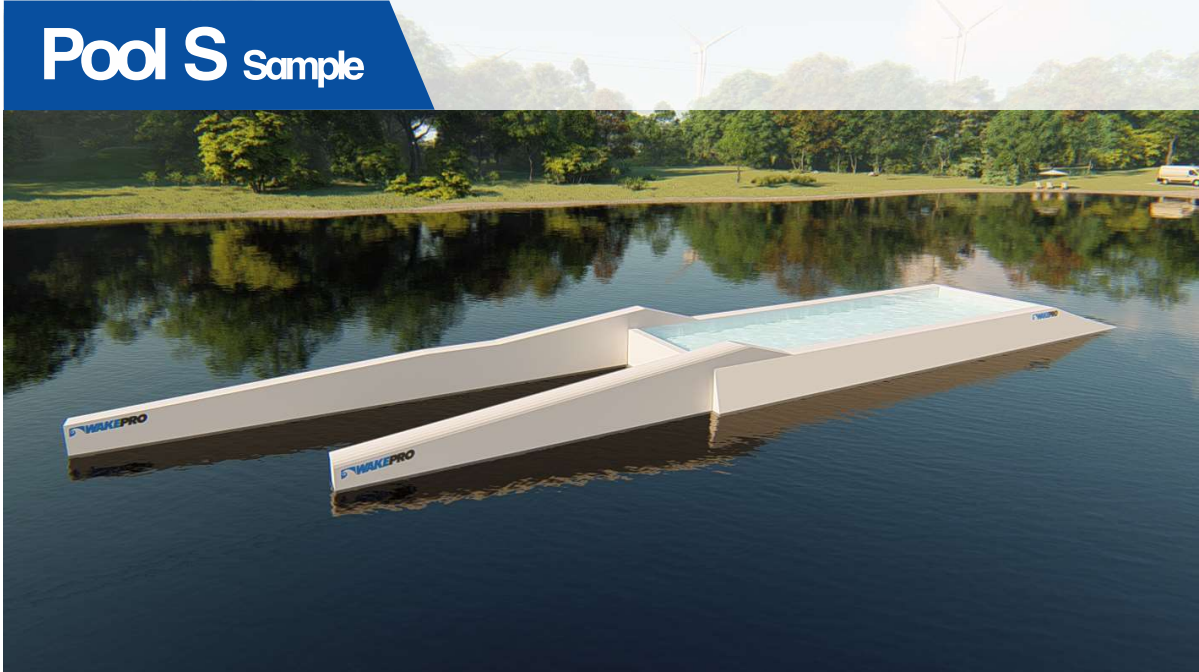

Pool S & L.

This price list cancels and replaces all previous price lists and package content lists for WAKEPRO.eu products. It is valid until further notice. WAKEPRO reserves the right to change prices to cope with inflation, material price fluctuations, and market conditions. Applicable taxes, shipping, installation and all other costs are NOT included.

Pool S Sample

Code: PSAMPLE1 / Dimension: 2600x450x150cm