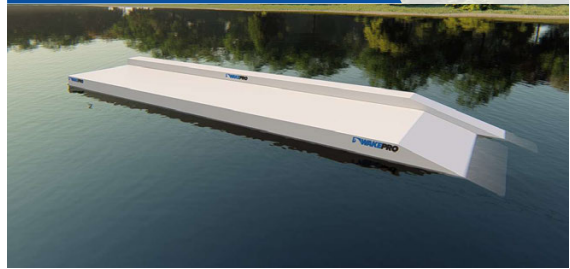

Ollie Box Classic Cut

Code: OBC12 / Dimension: 1200x200x70cm
Code: OBC16 / Dimension: 1600x200x70cm
Code: OBC20 / Dimension: 2000x200x70cm