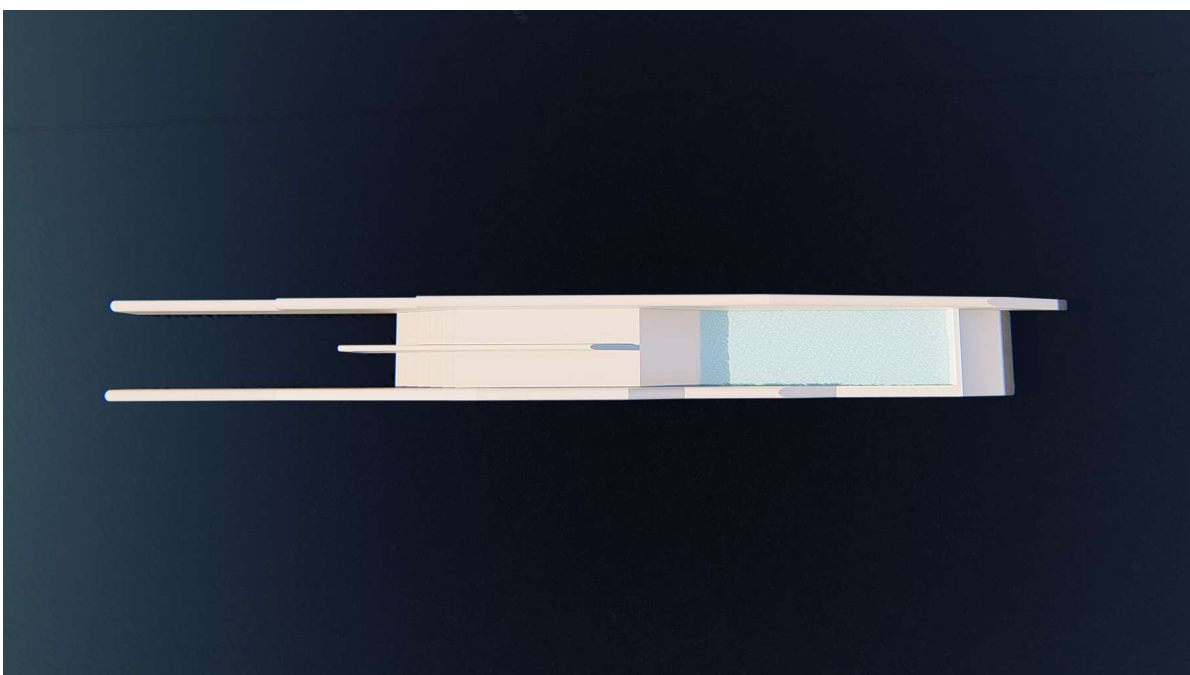

Modular

The elements consist of modules, making transport and assembly easier. In addition, some features can be combined with each other to get more advanced setup.

Illusion Up Pipe

Code: IUR / Dimension: 1400x390x190cm

Code: 3LVLUP / Dimension: 1400x160x190cm

Code: DUW / Dimension: 1400x230x150cm

Team signature pool

Code: TFTSP2 / Dimension: 3500x360x200cm

Dreamliner pool2pool

Code: **TFDP2P1** / Dimension: 4100x360x200cm