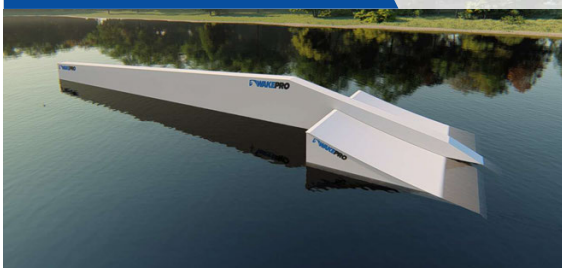

Code: 3LBH / Dimension: 1600x140x170cm

3Level Butterbox With Handrail 2 Pipe

Code: 3LBH2P / Dimension: 2600x170x170cm

3Level Butterbox With Handrail 2 Pipe 2

Code: 3LBH2P2 / Dimension: 2600x170x170cm

Street Downbox