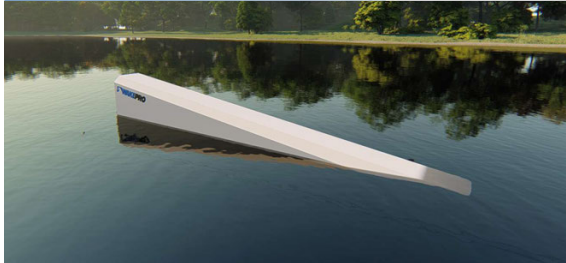

UpBox Double Deck

Code: UBD8 / Dimension: 800x100x110cm
Code: UBD12 / Dimension: 1200x100x120cm