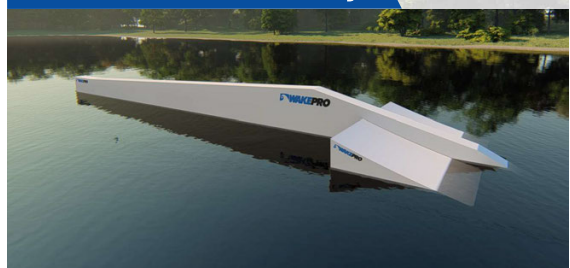

Street Downbox Donkey

Code: SDBD / Dimension: 2000x45x150cm