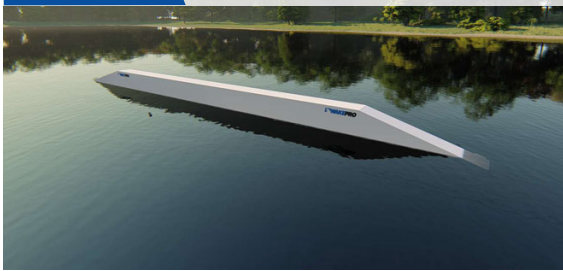

Slider

Code: **S16** / Dimension: 1600x50x70cm
Code: **S20** / Dimension: 2000x50x70cm