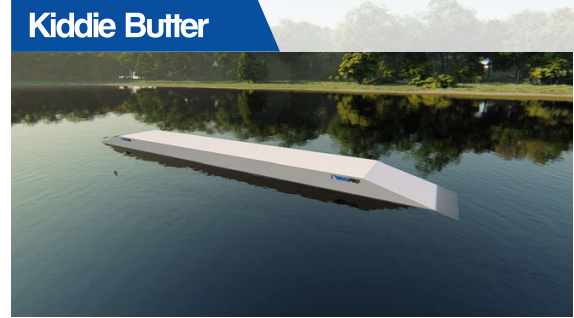

Code: KB/ Dimension: 1200x100x50cm