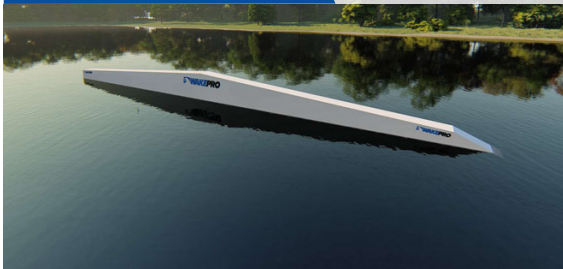

Rooftop H | I5 cut

Code: **RTHC20** / Dimension: 2000x50x115cm