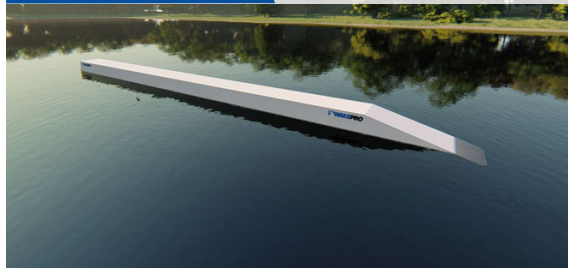

Butterbox Cut

Code: **BBC12** / Dimension: 1200x90x50cm
Code: **BBC16** / Dimension: 1600x90x50cm
Code: **BBC20** / Dimension: 2000x90x50cm