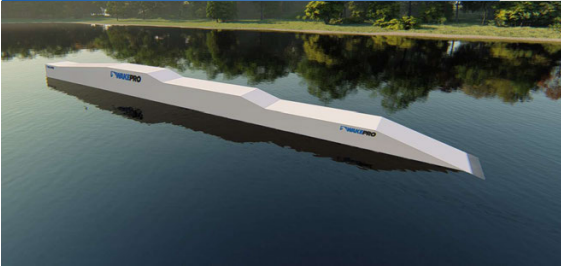

3Level Butterbox Down Donkey

Code: 3LBDD / Dimension: 2000x90x115cm