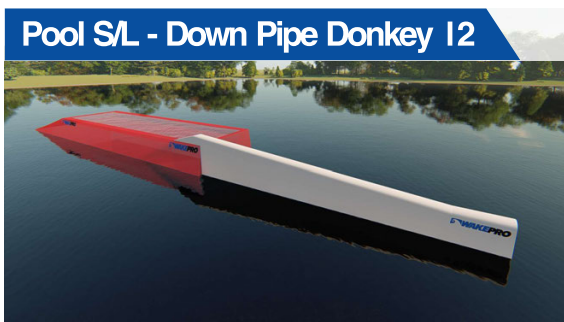

Code: PL-DPD12 / Dimension: 1200x40x200cm
Code: PS-DPD12 / Dimension: 1200x40x150cm