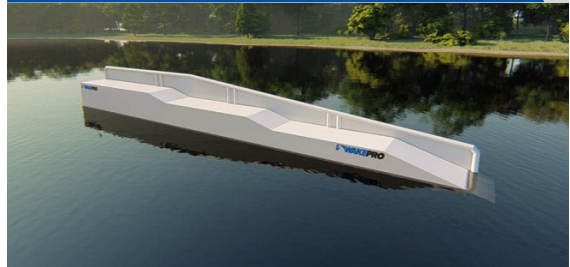

3 Level Butterbox With Handrail

Code: 3LBH / Dimension: 1600x140x170cm