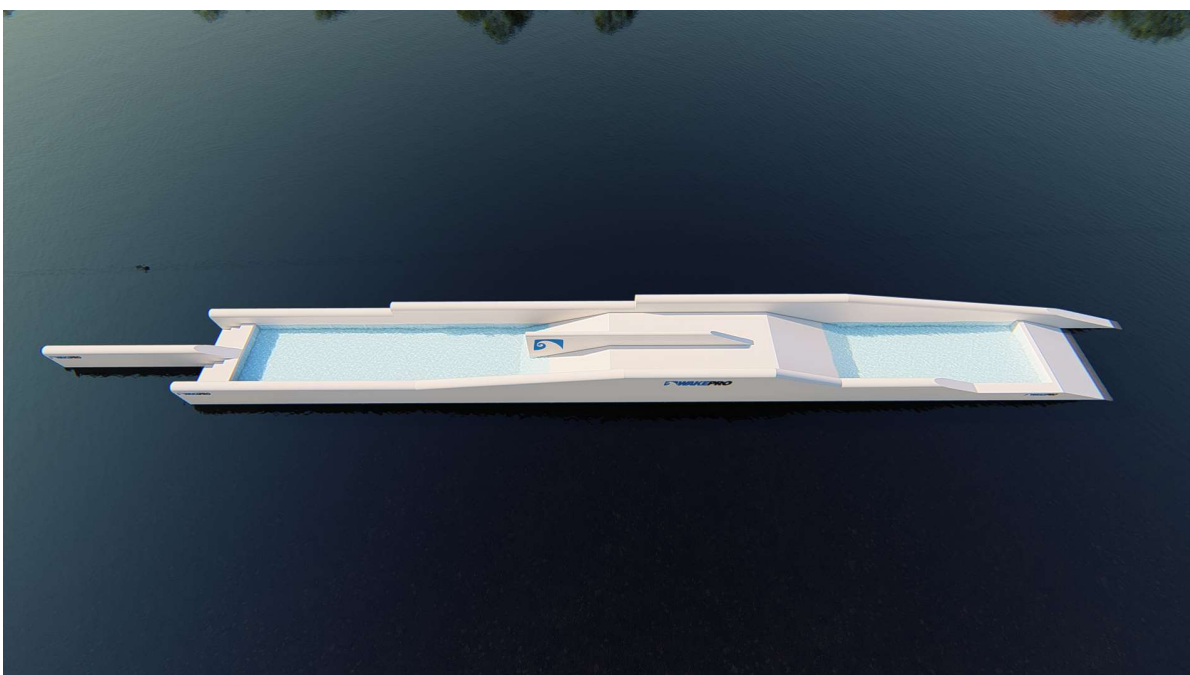

## Dreamliner pool2pool

Code: **TFDP2P1** / Dimension: 4100x360x200cm