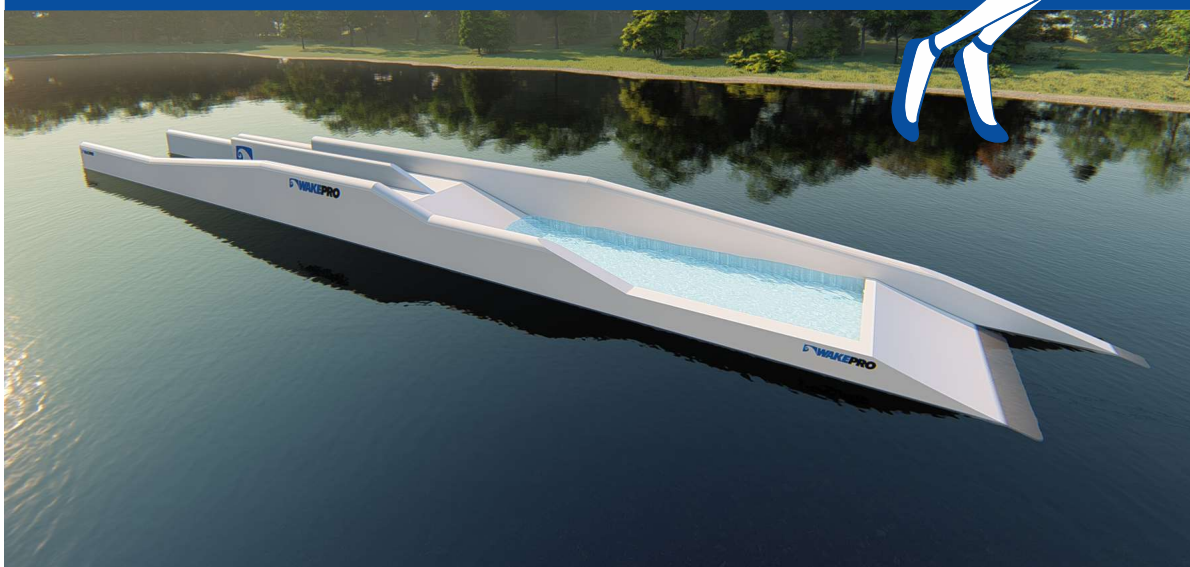

Team signature pool

Code: TFTSP2 / Dimension: 3500x360x200cm