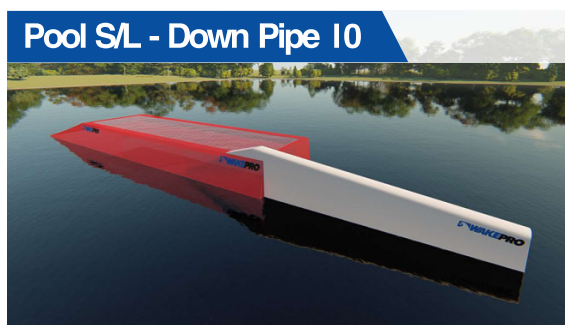

Code: PL-DP10 / Dimension: 1000x40x200cm
Code: PS-DP10 / Dimension: 1000x40x150cm