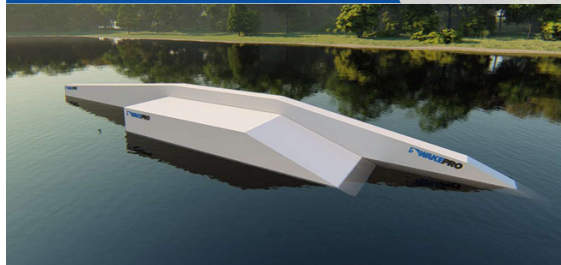

A-Frame Funbox

Code: AFFB / Dimension: 2000x250x150cm