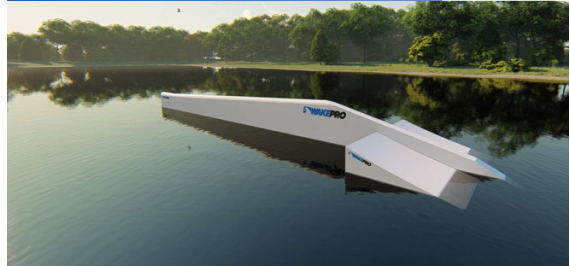

Street Down Pipe Donkey

Code: SDPD / Dimension: 2000x45x150cm