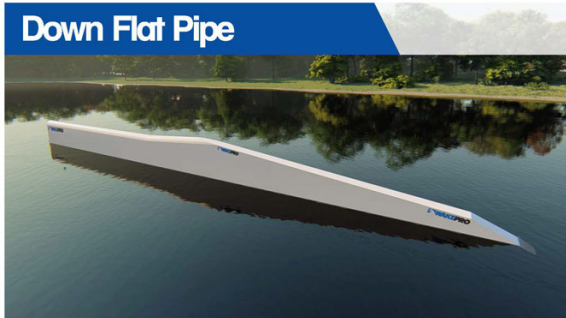

Code: DFP21 / Dimension: 2100x40x140cm