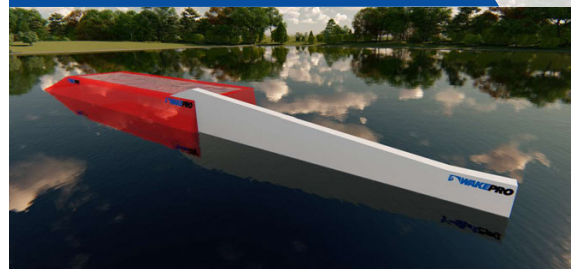

Pool S/L - Downbox Donkey 12

Code: PL-DD12 / Dimension: 1200x40x200cm
Code: PS-DD12 / Dimension: 1200x40x150cm