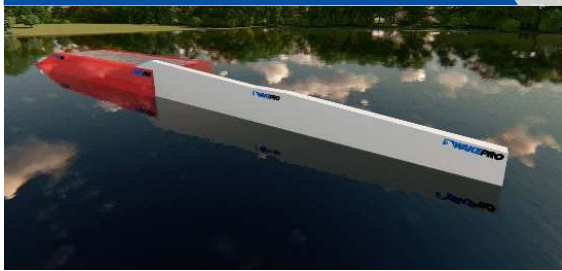

Pool S/L - Double Kinked Box 16

Code: PL-DKB16 / Dimension: 1600x40x200cm