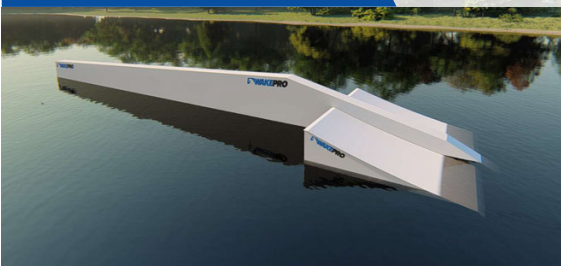

Street Downbox

Code: SDB / Dimension: 2000x45x150cm