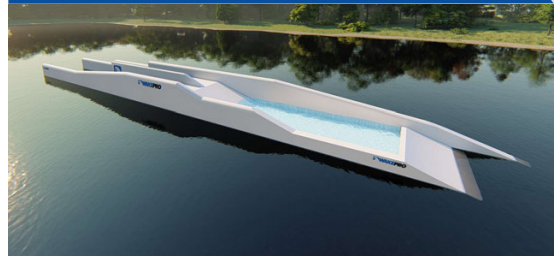

Team signature pool

Code: TFTSP2 / Dimension: 3500x360x200cm

Modular

The elements consist of modules, making transport and assembly easier. In addition, some features can be combined with each other to get more advanced setup.