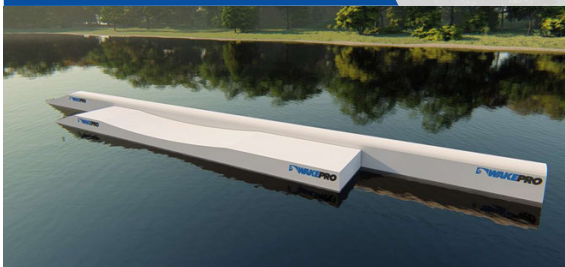

Ollie Wave Box

Code: OWB20 / Dimension: 2000x200x80cm