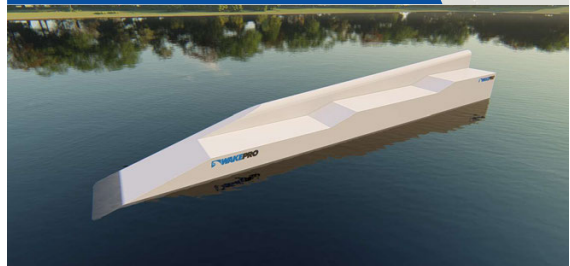

3lvl Up Pipe

Code: 3VLUP / Dimension: 1400x160x190cm