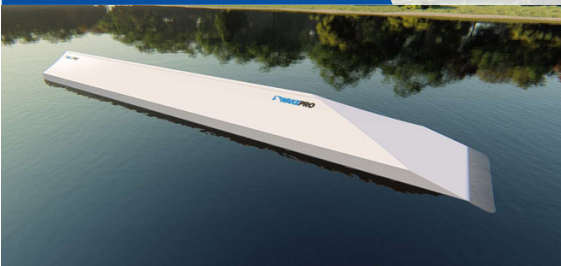

Stright Bank Rail

Code: STBR / Dimension: 1500x230x110cm