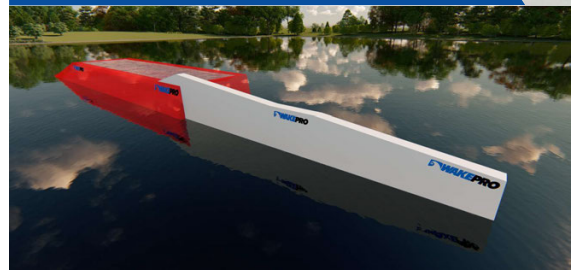

Pool S/L - Double Kinked Box 12

Code: PL-DKB12 / Dimension: 1200x40x200cm
Code: PS-DKB12 / Dimension: 1200x40x150cm