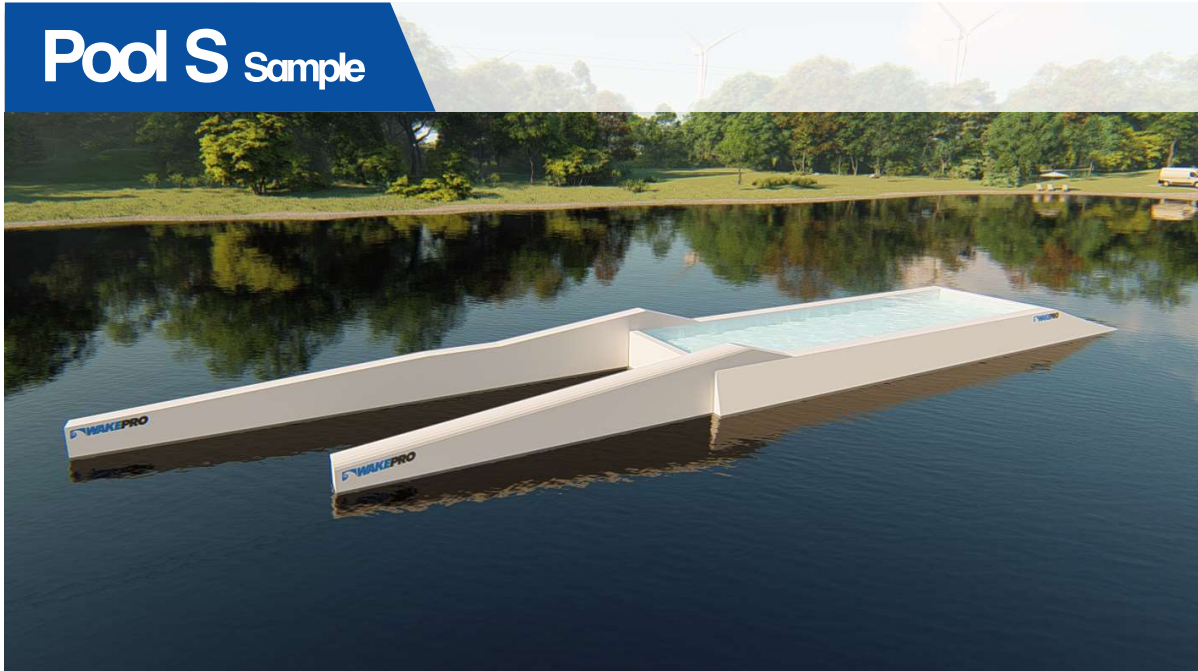

Pool S & L.

This price list cancels and replaces all previous price lists and package content lists for WAKEPRO.eu products. It is valid until further notice. WAKEPRO reserves the right to change prices to cope with inflation, material price fluctuations, and market conditions. Applicable taxes, shipping, installation and all other costs are NOT included.

Code: PSAMPLE1 / Dimension: 2600x450x150cm