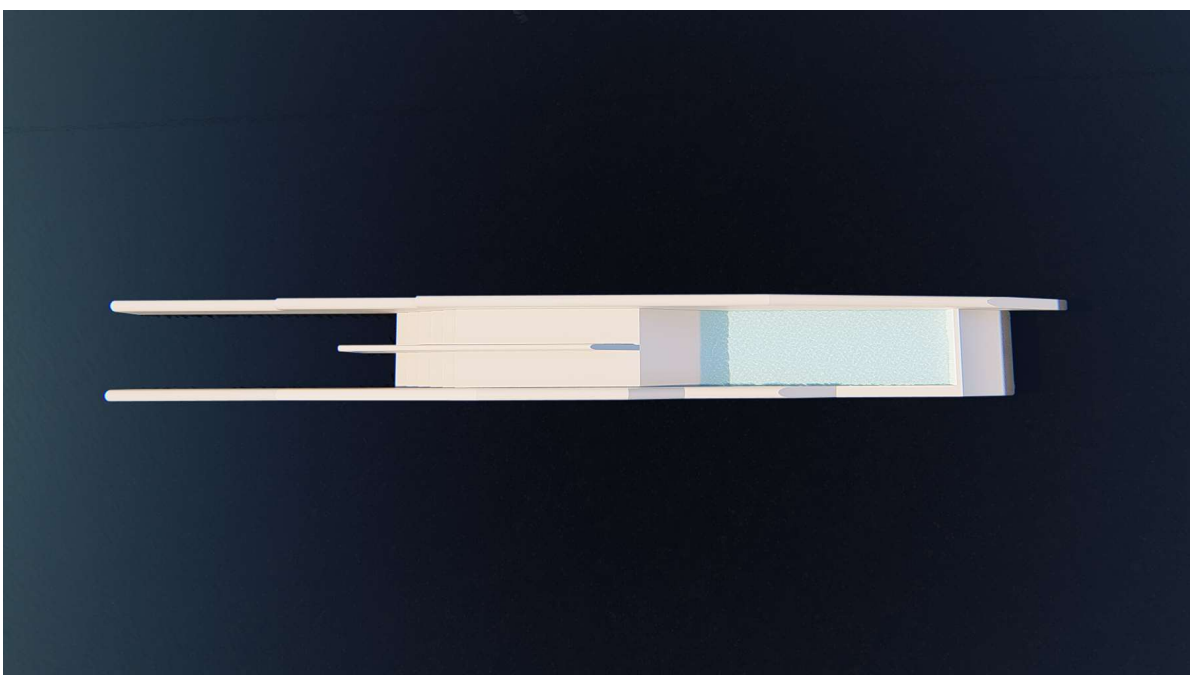

Team signature pool

Code: TFTSP2 / Dimension: 3500x360x200cm