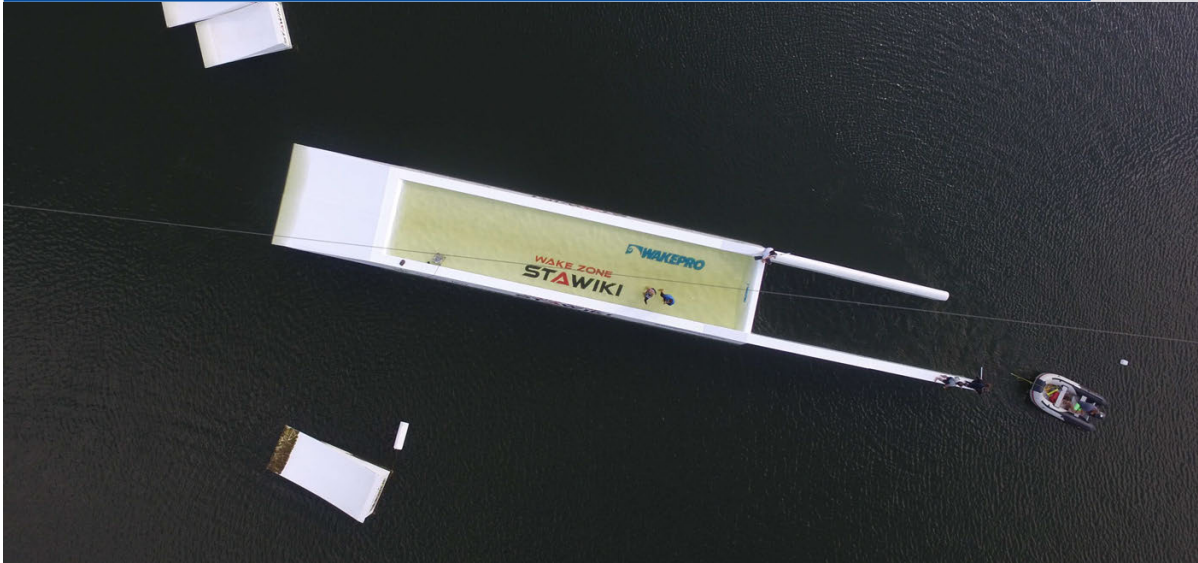

Looking for an unique obstacle?

Custom features on request - [More details at info@wakepro.eu](mailto:info@wakepro.eu)