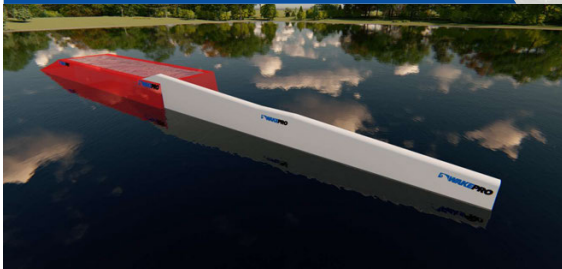

Pool S/L - Double Kinked Pipe 16

Code: PL-DKP16 / Dimension: 1600x40x200cm