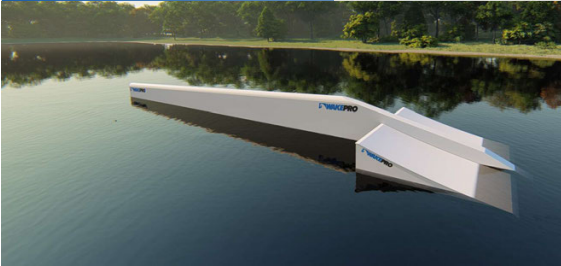

Street Down Pipe

Code: SDP / Dimension: 2000x45x150cm