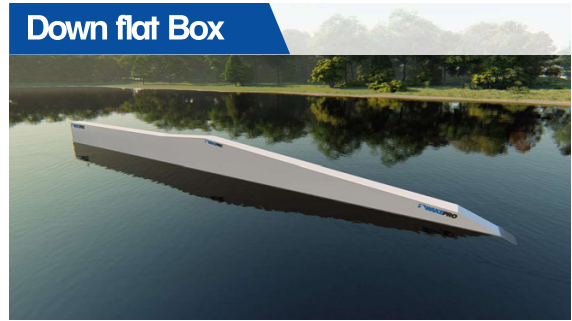

Down flat Box

Code: DFB21 / Dimension: 2100x50x140cm