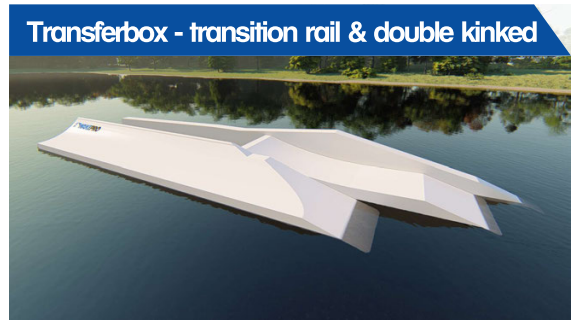

## Olaf Sypien Sygnature

Code: OSS / Dimension: 2100x380x175cm

**Rail 2 Rail Combo Kick**

Code: R2RCK / Dimension: 2400x520x140cm

**Transferbox - transition rail & double kinked**

Code: TTRDK20 / Dimension: 2000x290x150cm