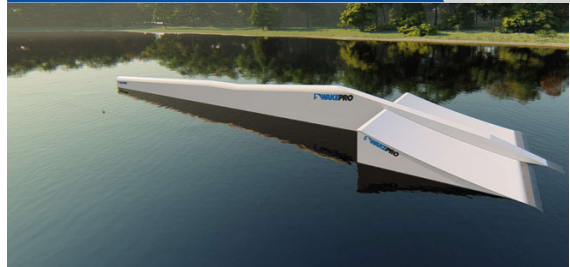

Street Double Kinked Pipe

Code: SDKP / Dimension: 2000x45x160cm