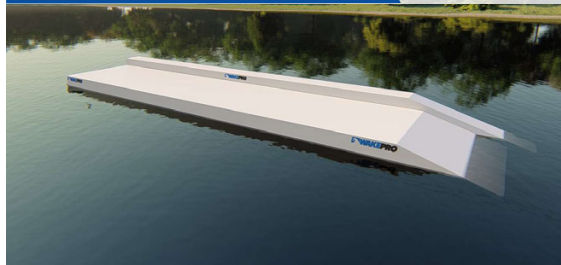

Ollie Box Classic Cut

Code: OBC12 / Dimension: 1200x200x70cm
Code: OBC16 / Dimension: 1600x200x70cm
Code: OBC20 / Dimension: 2000x200x70cm