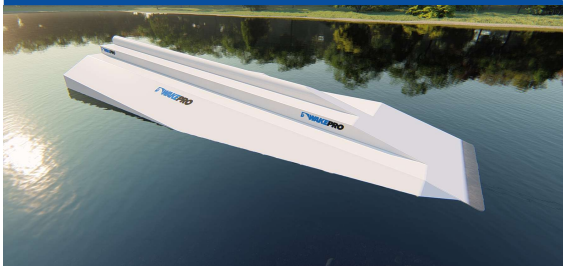

Illusion Up Pipe

Code: IUR / Dimension: 1400x390x190cm