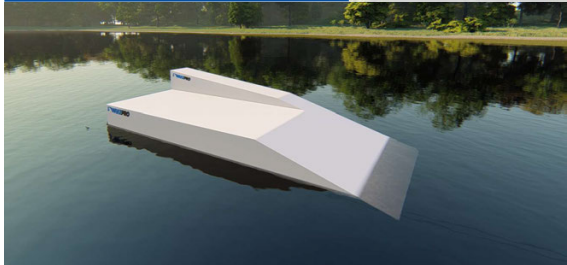

Wakeskate Ledge

Code: WSL / Dimension: 500x200x850cm