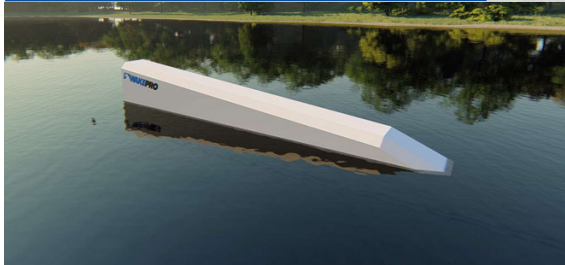

UpBox Double Deck Ollie On

Code: UBDO8 / Dimension: 800x100x110cm
Code: UBDO12 / Dimension: 1200x100x120cm