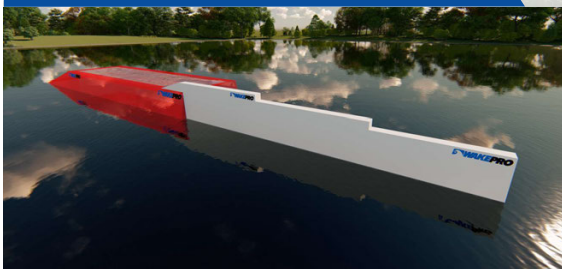

Pool S/L - Double Step Down 14

Code: PL-DSD14 / Dimension: 1400x40x200cm