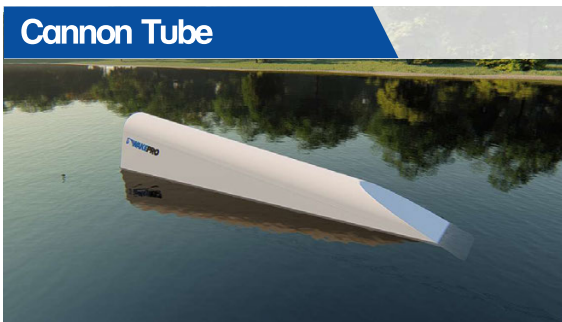

Cannon Tube

Code: CT8 / Dimension: 800x90x135cm
Code: CT12 / Dimension: 1200x90x140cm